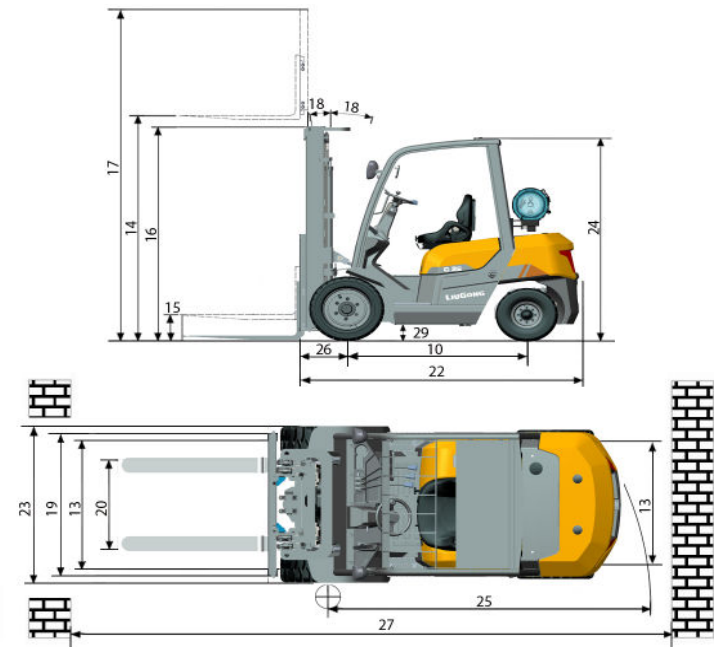

TIRES

Tire type	8	Pneumatic	
Wheels	9	front / rear	2 / 2
Wheelbase	10	64.9 in	
Tire size	11	front	7.00-12-12 PR
	12	rear	6.00-9-10 PR
Tread width	13	front / rear	37.8 / 36.3 in

MAST

Max. fork height	14	with std 2-stage mast	118 in
Free lift	15	with std 2-stage mast	5.7 in
Height, upright lowered	16	with std 2-stage mast	85.6 in
Height, upright extended	17	with std 2-stage mast	160.9 in
Mast tilt, fwd, back	18	with std 2-stage mast	6° / 12°
Carriage	19	width	40.9 in
Fork spread	20	minimum / maximum	9 / 39.7 in
Fork dimensions	21	T x W x L	1.5 x 3.9 x 42 in

CHASSIS

Length to fork face	22	with std 2-stage mast	99.5 in
Overall width	23	45.2 in	
Overhead guard height	24	85.8 in	
Turning radius	25	minimum outside	89.7 in
Fork overhang	26	with std 2-stage mast	18.1 in
Right angle stack	27	add load length and clearance	157.9 in
Ground clearance	28	minimum loaded	4.7 in
	29	center of wheelbase	5.7 in

Performance

Travel speed	30	loaded / unloaded	11 / 11.5 km/h
Lift speed	31	loaded / unloaded	137 / 143 fpm
Lower speed	32	loaded / unloaded	98 / 78.7 fpm
Max. drawbar pull	33	loaded	3,968 lb
Max. gradeability	34	loaded / unloaded	20 / 31 %

Systems

Brakes	35	service	Foot / hyd
	36	parking	Hand / mech
Engine	37	manufacturer	Kubota
	38	model	WG2503
	39	emission compliance	EPA certified
	40	cylinders	4
	41	displacement	2.5 liter
	42	rated power	59 hp
	43	max. torque	128 / 1,600 lb/ft (rpm)

LGNA-SS-2025G-3-20211011-ENG-US

Specifications and designs are subject to change without notice. Machines shown may include optional equipment.

LiuGong Construction Machinery N.A., LLC.
22220 Merchants Way - Suite 100
Katy, TX 77449
USA

T: 281-579-8882
www.liugongna.com

F: 281-579-8388